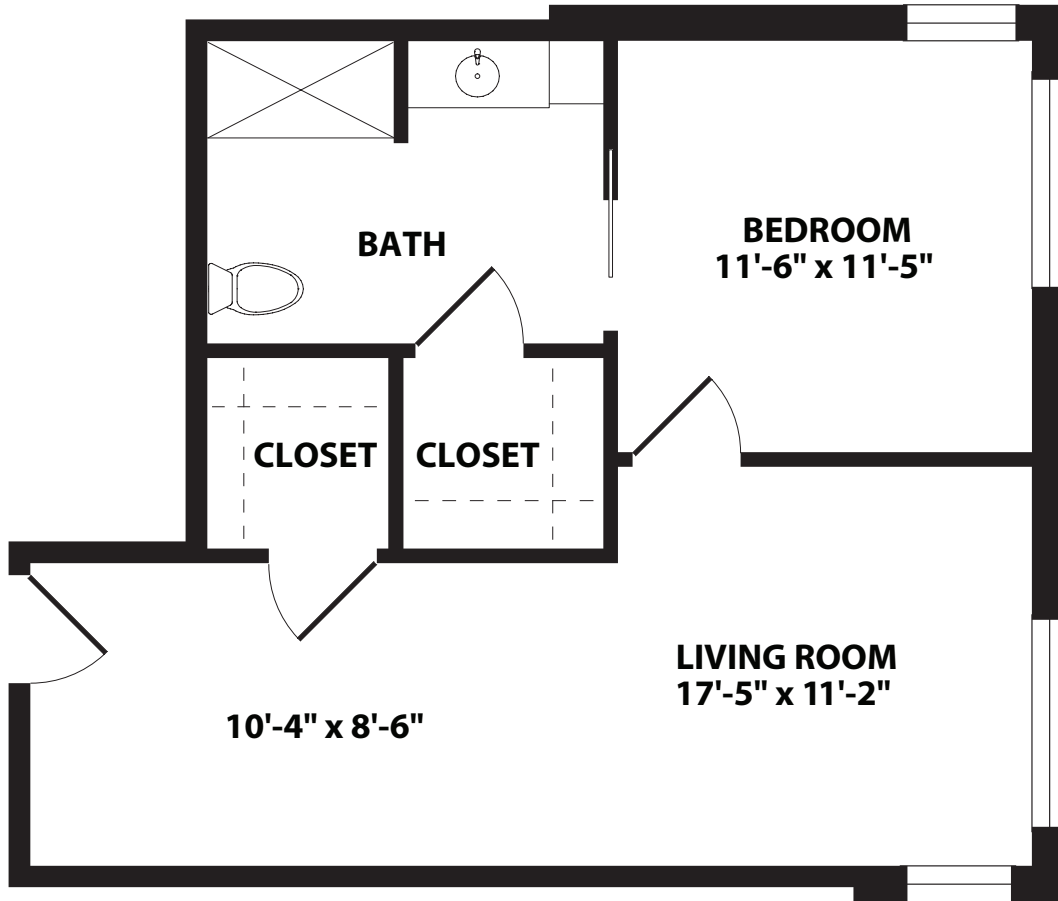

THE TERRACE MEMORY SUPPORT

PRIMROSE

1 BEDROOM (FLOORS 1 AND 2)

597 sq. ft.

PRESBYTERIAN
VILLAGE NORTH

FOREFRONT LIVING

8600 Skyline Drive | Dallas, TX 75243
214.355.9015 | presvillagenorth.org

*Size and dimensions may vary
3/16" scale