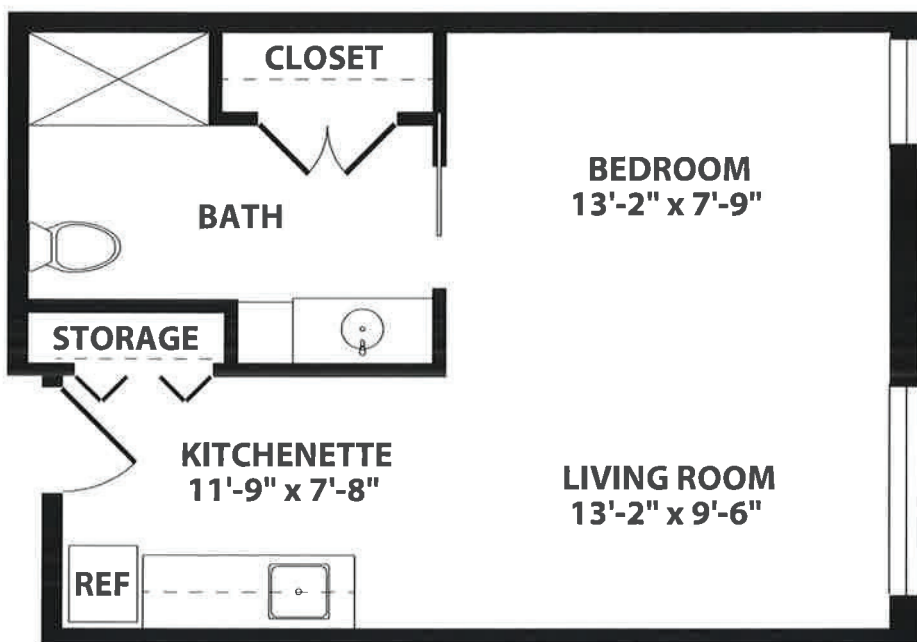

THE TERRACE ASSISTED LIVING

BLUEBONNET

STUDIO

448 sq. ft.

PRESBYTERIAN
VILLAGE NORTH

FOREFRONT LIVING

8600 Skyline Drive | Dallas, TX 75243
214.355.9015 | presvillagenorth.org

*Size and dimensions may vary
3/16" scale