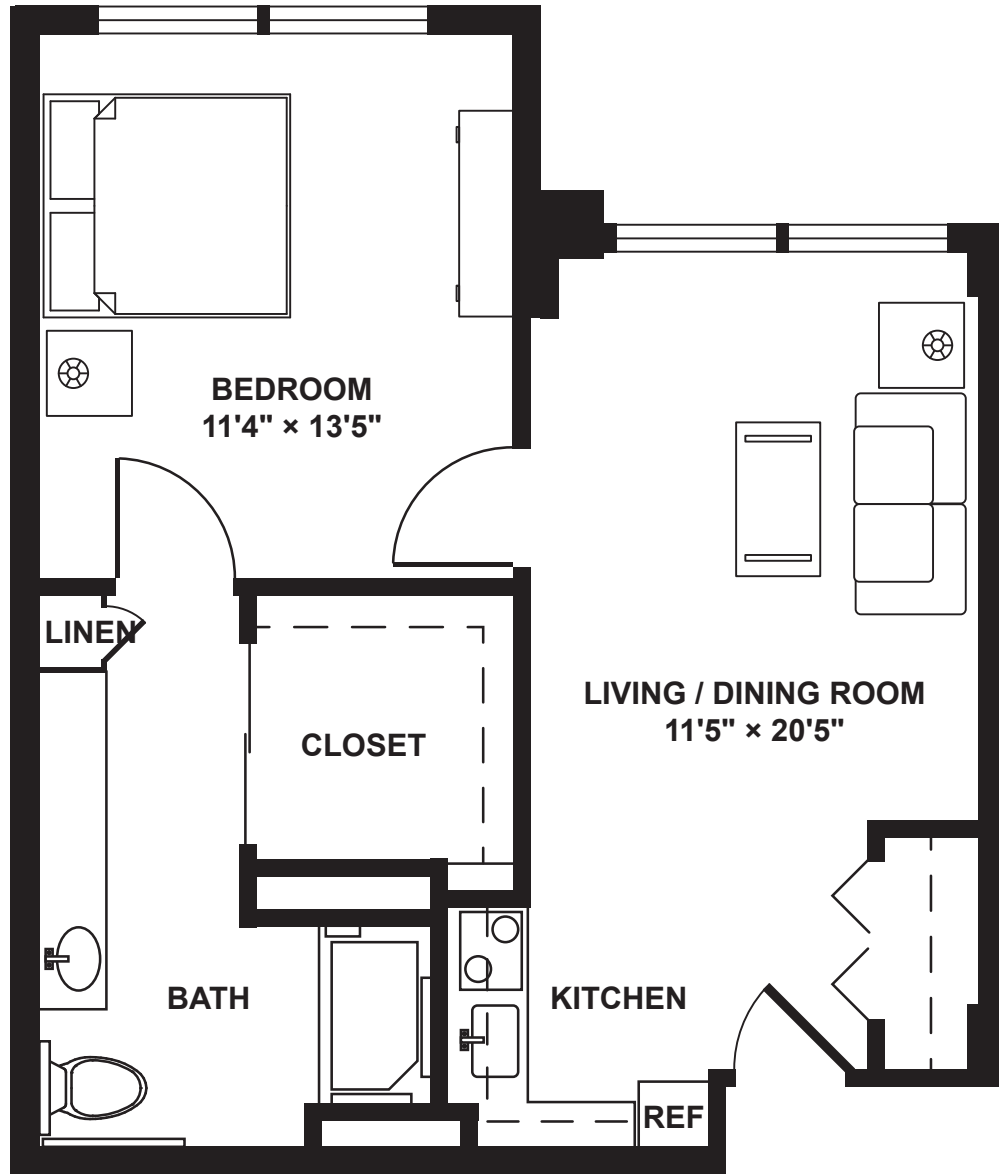

JOYCE HALL

ONE BEDROOM

PRESBYTERIAN
VILLAGE NORTH

FOREFRONT LIVING

8600 Skyline Drive | Dallas, TX 75243
214.355.9015 | presvillagenorth.org

*Size and dimensions may vary