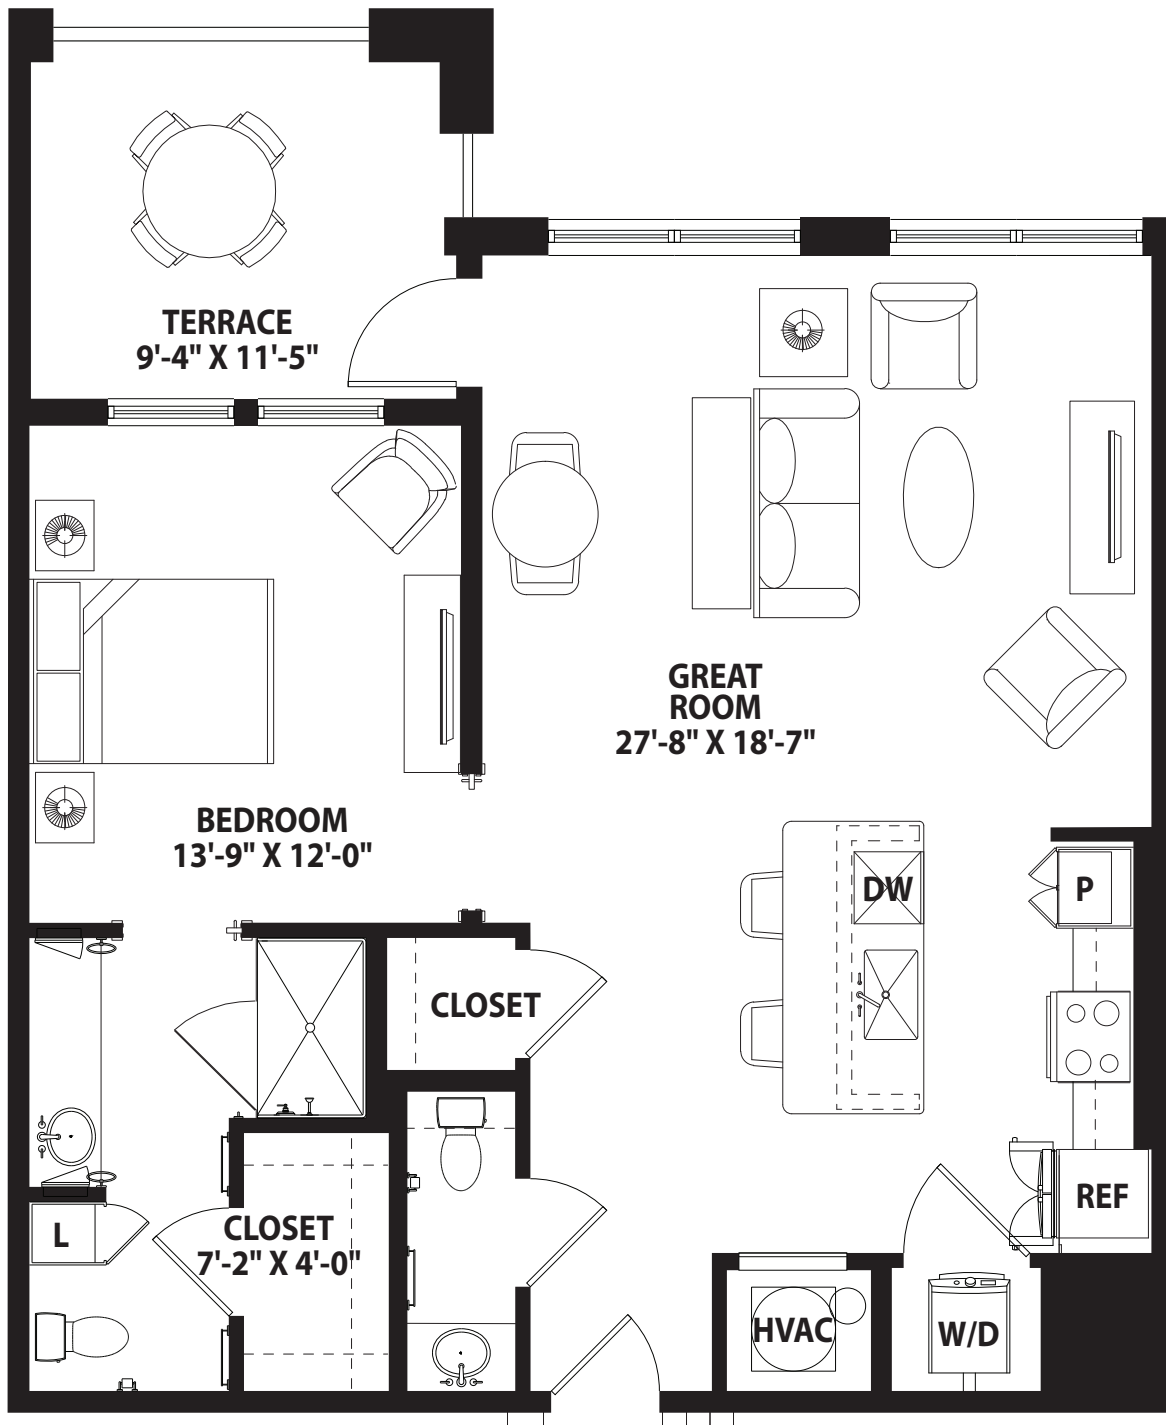

## ● 1 BEDROOM, 1.5 BATH

Approx. 1,012 sq. ft.\* | Colored circle corresponds to the legend on each Level Plan.

Apartment #: \_\_\_\_\_

Entrance Fee: \$ \_\_\_\_\_

Reservation Deposit: \$ \_\_\_\_\_

Monthly Service Fee: \$ \_\_\_\_\_