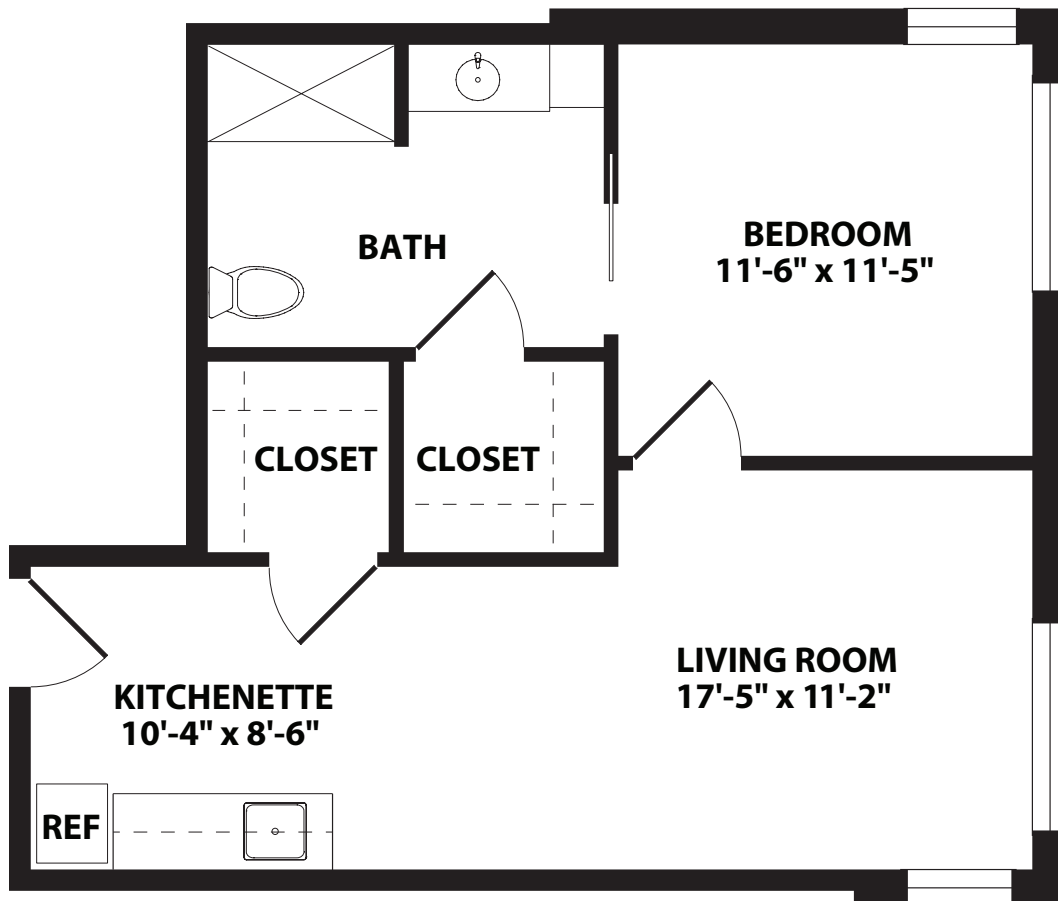

# PRIMROSE

## 1 BEDROOM

597 sq. ft.

**PRESBYTERIAN**  
VILLAGE NORTH

8600 Skyline Drive | Dallas, TX 75243  
214.272.3831 | [presvillagenorth.org](http://presvillagenorth.org)

\*Size and dimensions may vary  
3/16" scale