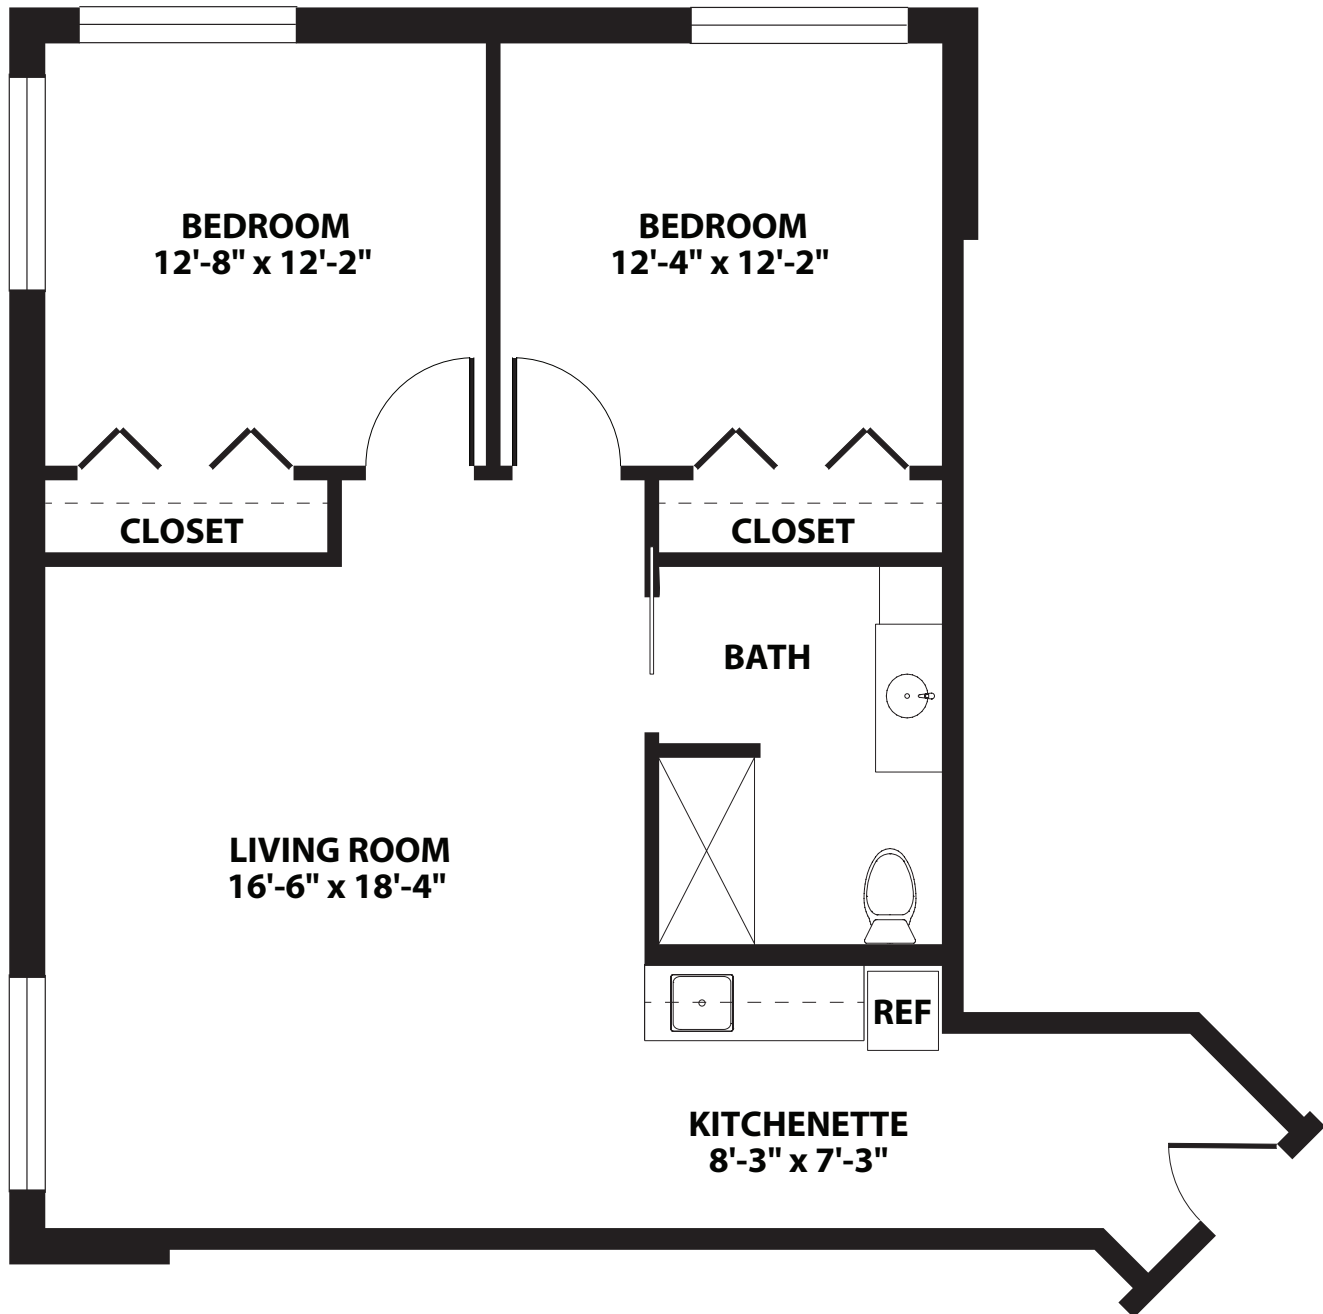

MORNING GLORY

2 BEDROOM

906 sq. ft.

PRESBYTERIAN
VILLAGE NORTH

8600 Skyline Drive | Dallas, TX 75243
214.272.3831 | presvillagenorth.org

*Size and dimensions may vary
3/16" scale