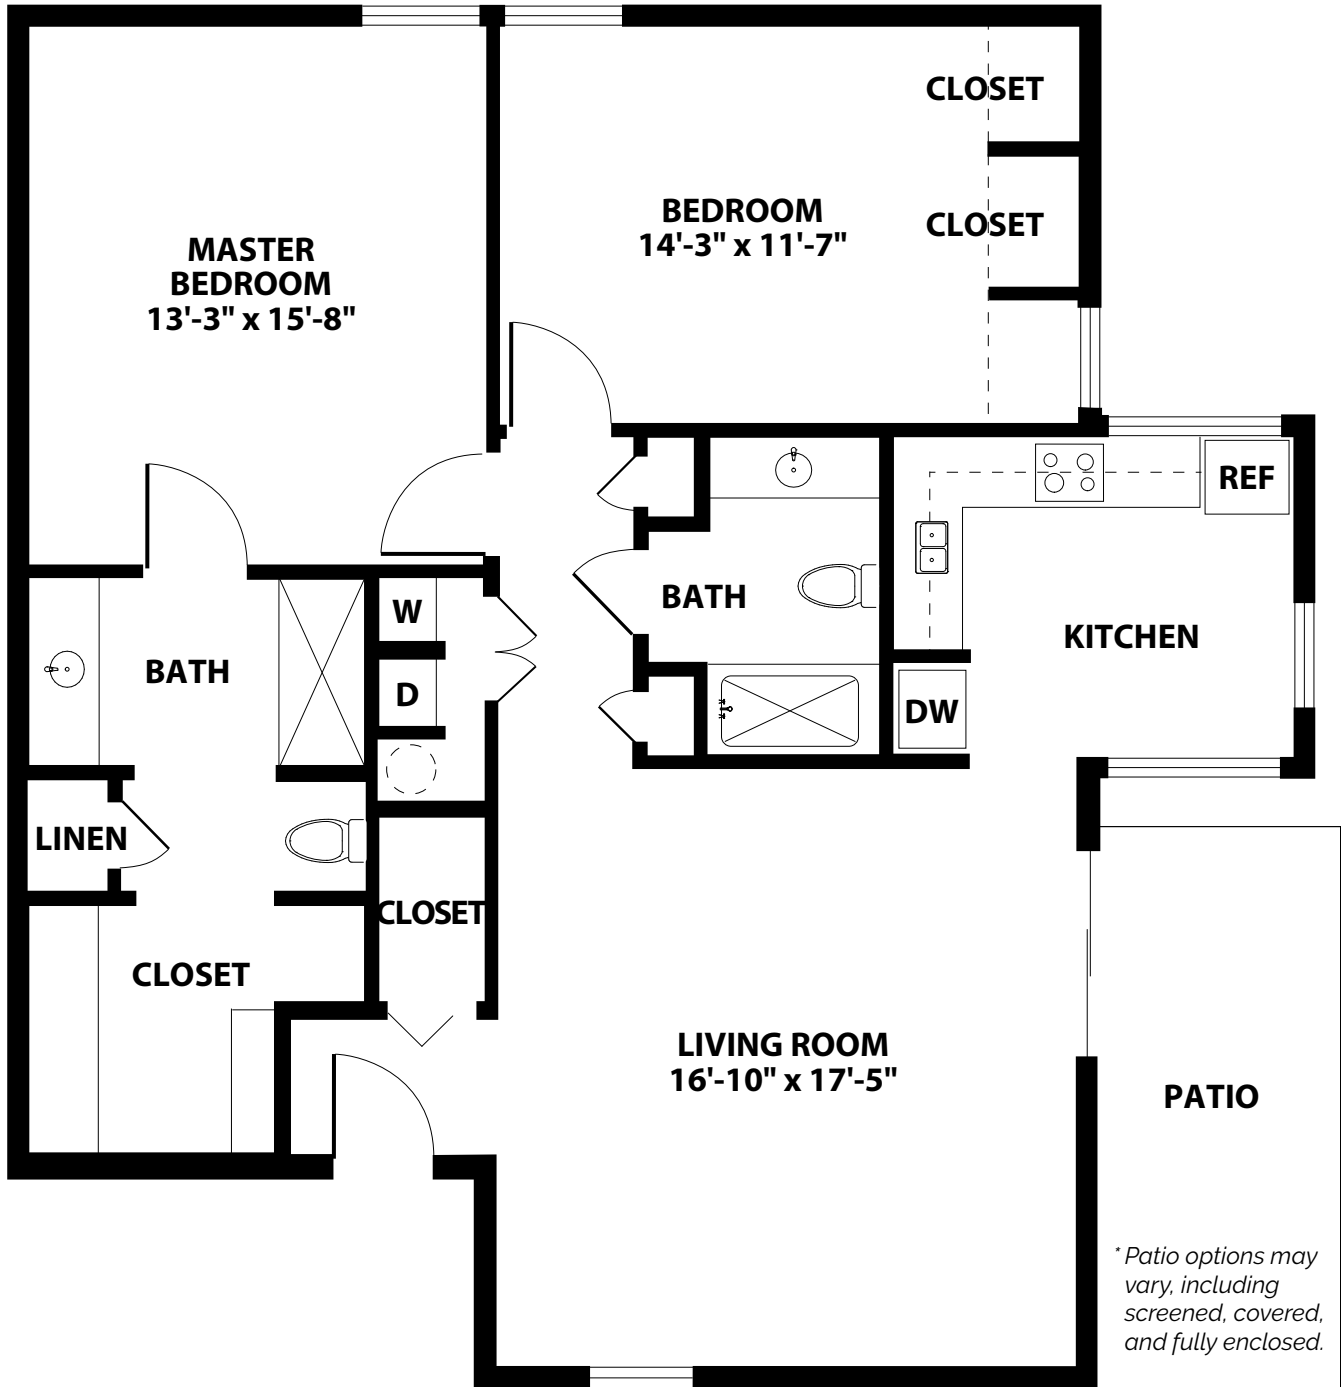

PATIO HOMES

PATIO HOME

2 BEDROOM WITH 2 BATHROOMS | 1,240 - 1,690 SQ. FT.

**PRESBYTERIAN
VILLAGE NORTH**
FOREFRONT LIVING

Size and dimensions may vary

8600 Skyline Drive | Dallas, TX 75243 | (214) 355-9001 | PresVillageNorth.org

PVN 25 031 / 0126