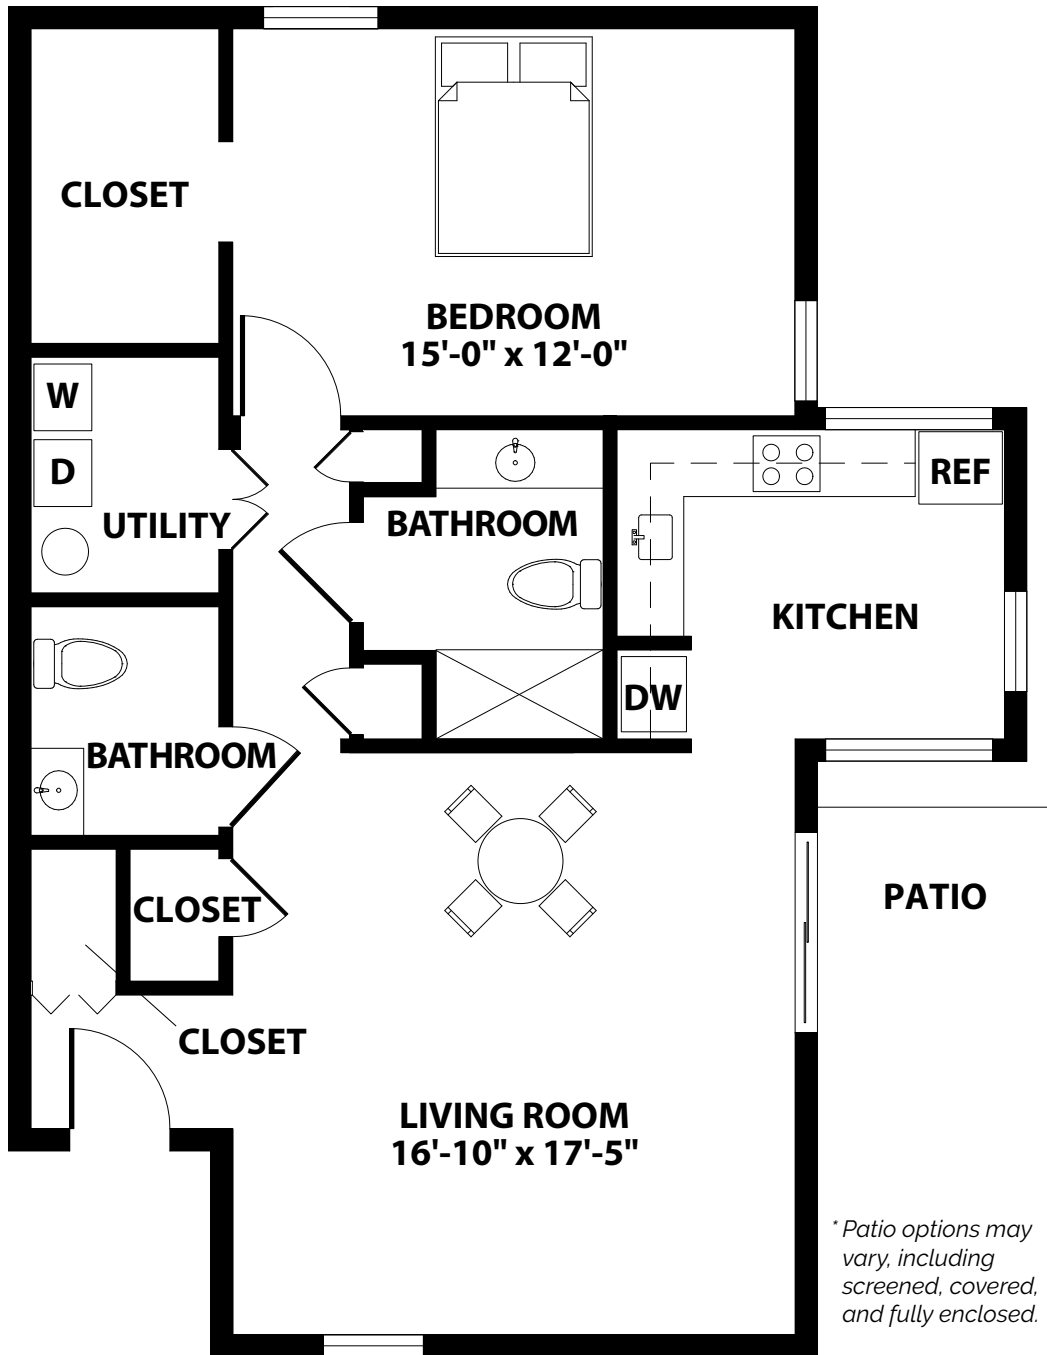

PATIO HOMES

PATIO HOME

1 BEDROOM WITH 1.5 BATHROOMS | 1,000 - 1,235 SQ. FT.

**Patio options may vary, including screened, covered, and fully enclosed.*

**PRESBYTERIAN
VILLAGE NORTH**
FOREFRONT LIVING

Size and dimensions may vary