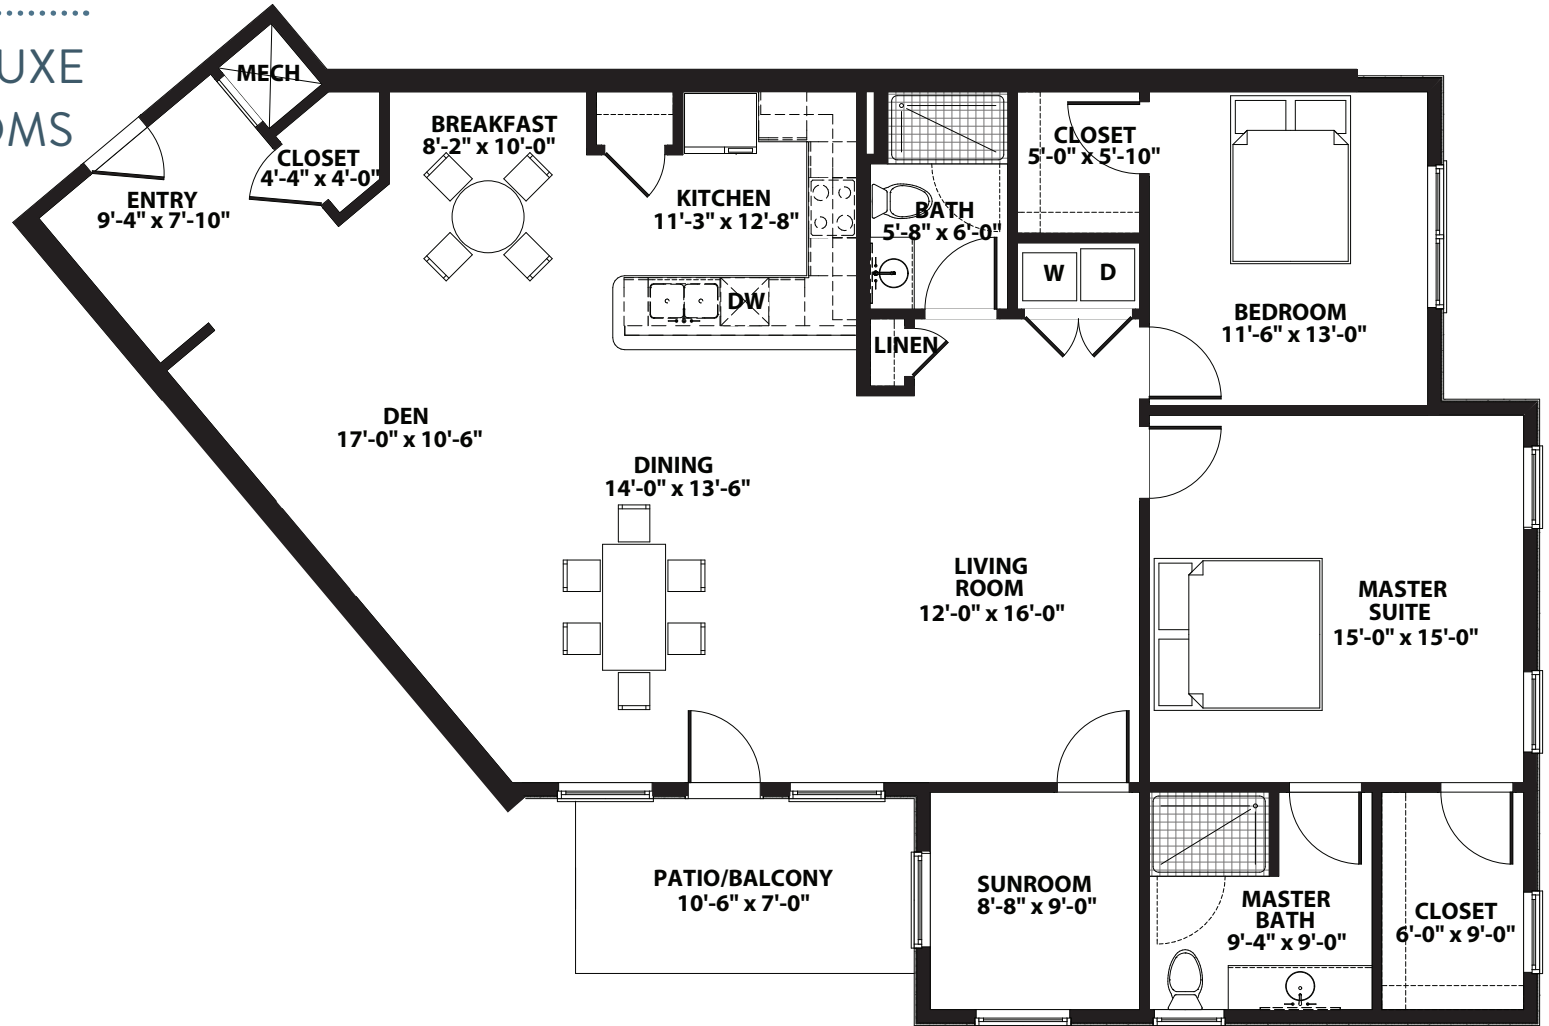

THE VILLAS
TRINITY

2 BEDROOM DELUXE
WITH 2 BATHROOMS

1,800 sq. ft.

PRESBYTERIAN
VILLAGE NORTH
FOREFRONT LIVING

8600 Skyline Drive | Dallas, TX 75243
214.355.9935 | presvillagenorth.org

* Size and dimensions may vary
1/8" scale