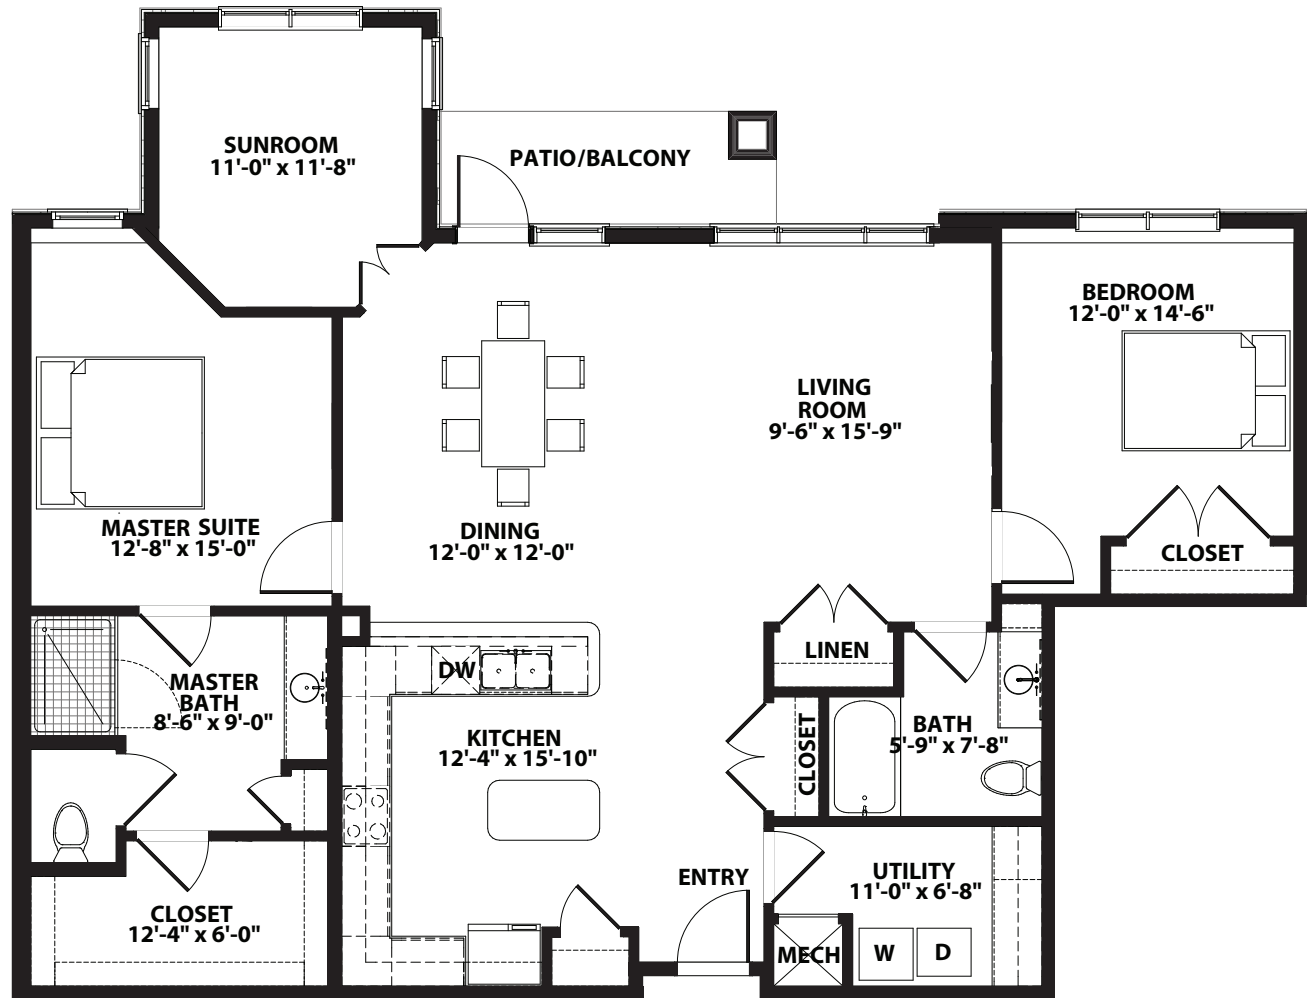

THE VILLAS

BRAZOS

2 BEDROOM WITH
2 BATHROOMS

1,650 sq. ft.

PRESBYTERIAN
VILLAGE NORTH
FOREFRONT LIVING

8600 Skyline Drive | Dallas, TX 75243
214.355.9935 | presvillagenorth.org

* Size and dimensions may vary
1/8" scale