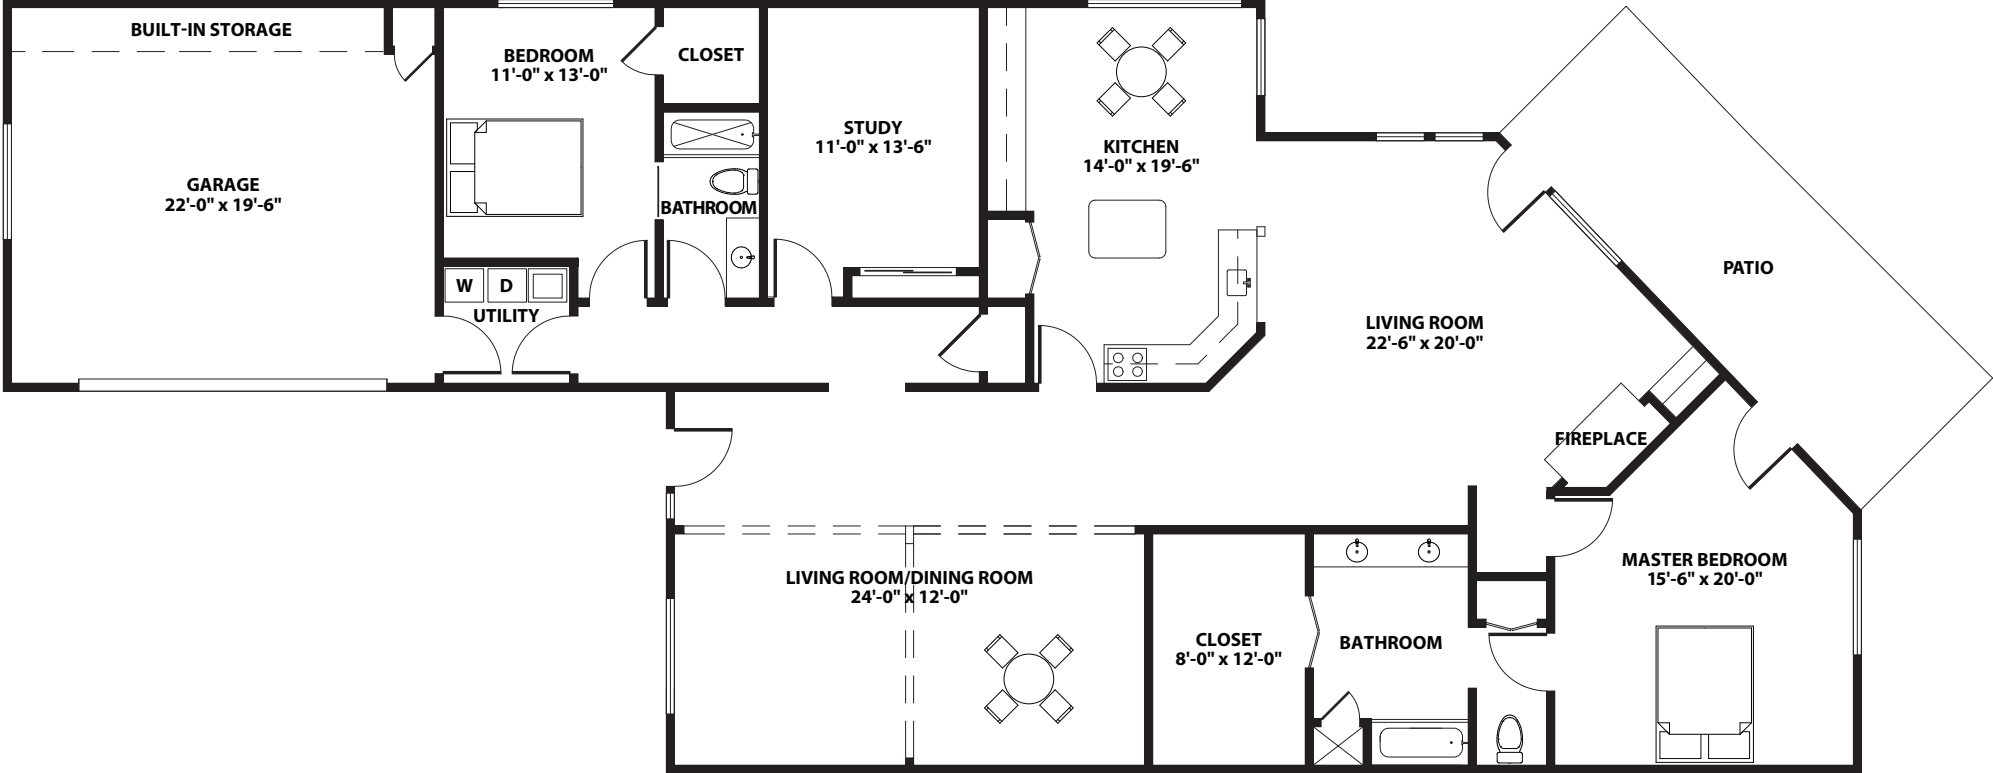

# EVERGREEN EXECUTIVE HOME

2 BEDROOM WITH 2 BATHROOMS

2,370 sq. ft.

**PRESBYTERIAN**  
VILLAGE NORTH  
FOREFRONT LIVING

8600 Skyline Drive | Dallas, TX 75243  
214.355.9935 | [presvillagenorth.org](http://presvillagenorth.org)

\* Size and dimensions may vary  
1/8" scale