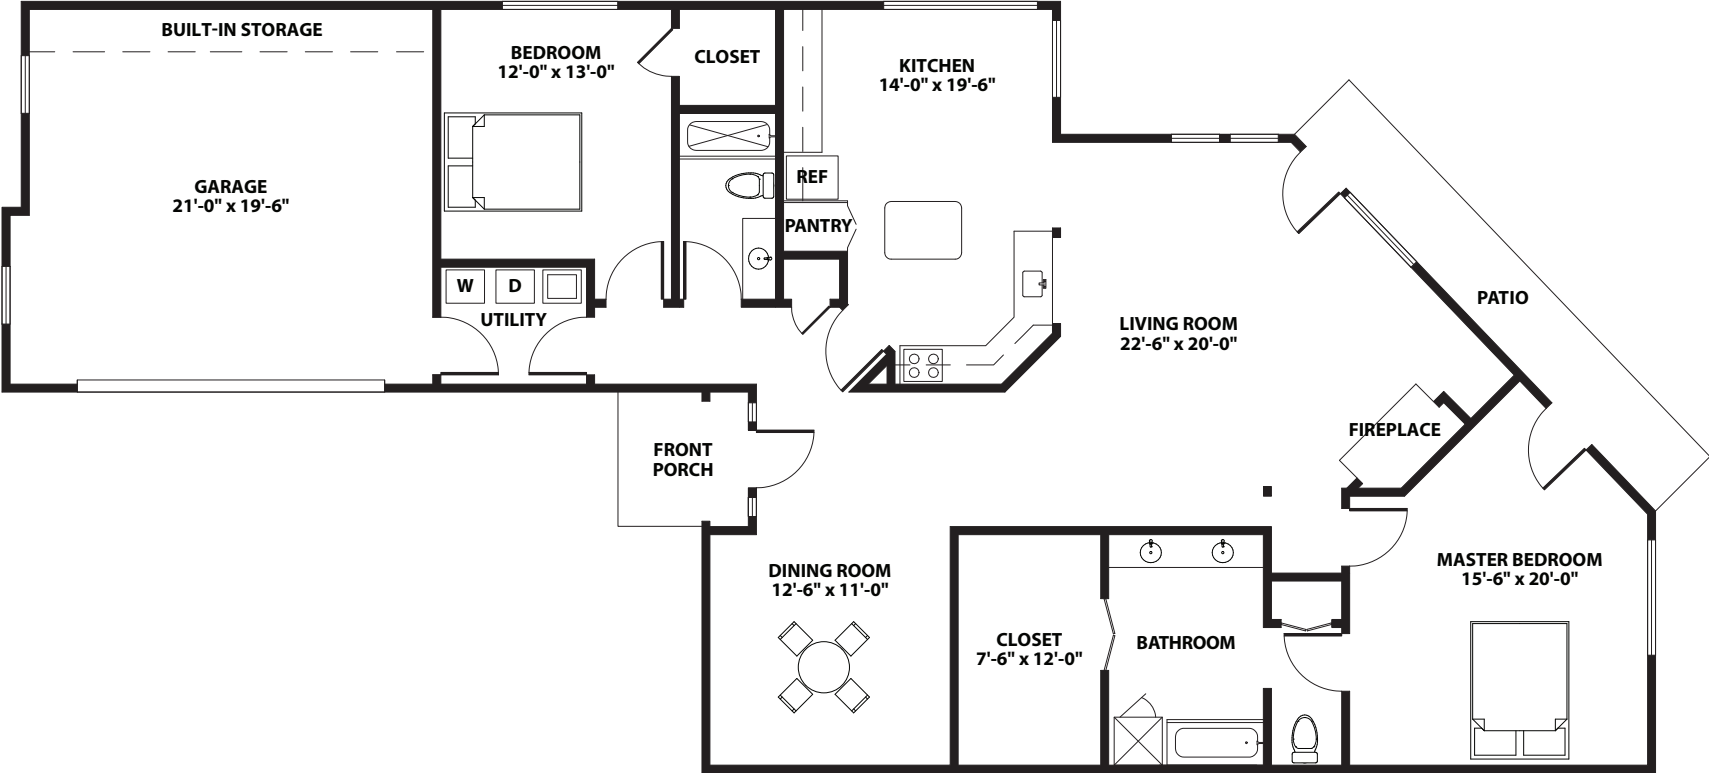

DOGWOOD EXECUTIVE HOME

2 BEDROOM WITH 2 BATHROOMS

1,891 sq. ft.

PRESBYTERIAN
VILLAGE NORTH
FOREFRONT LIVING

8600 Skyline Drive | Dallas, TX 75243
214.355.9935 | presvillagenorth.org

* Size and dimensions may vary
1/8" scale